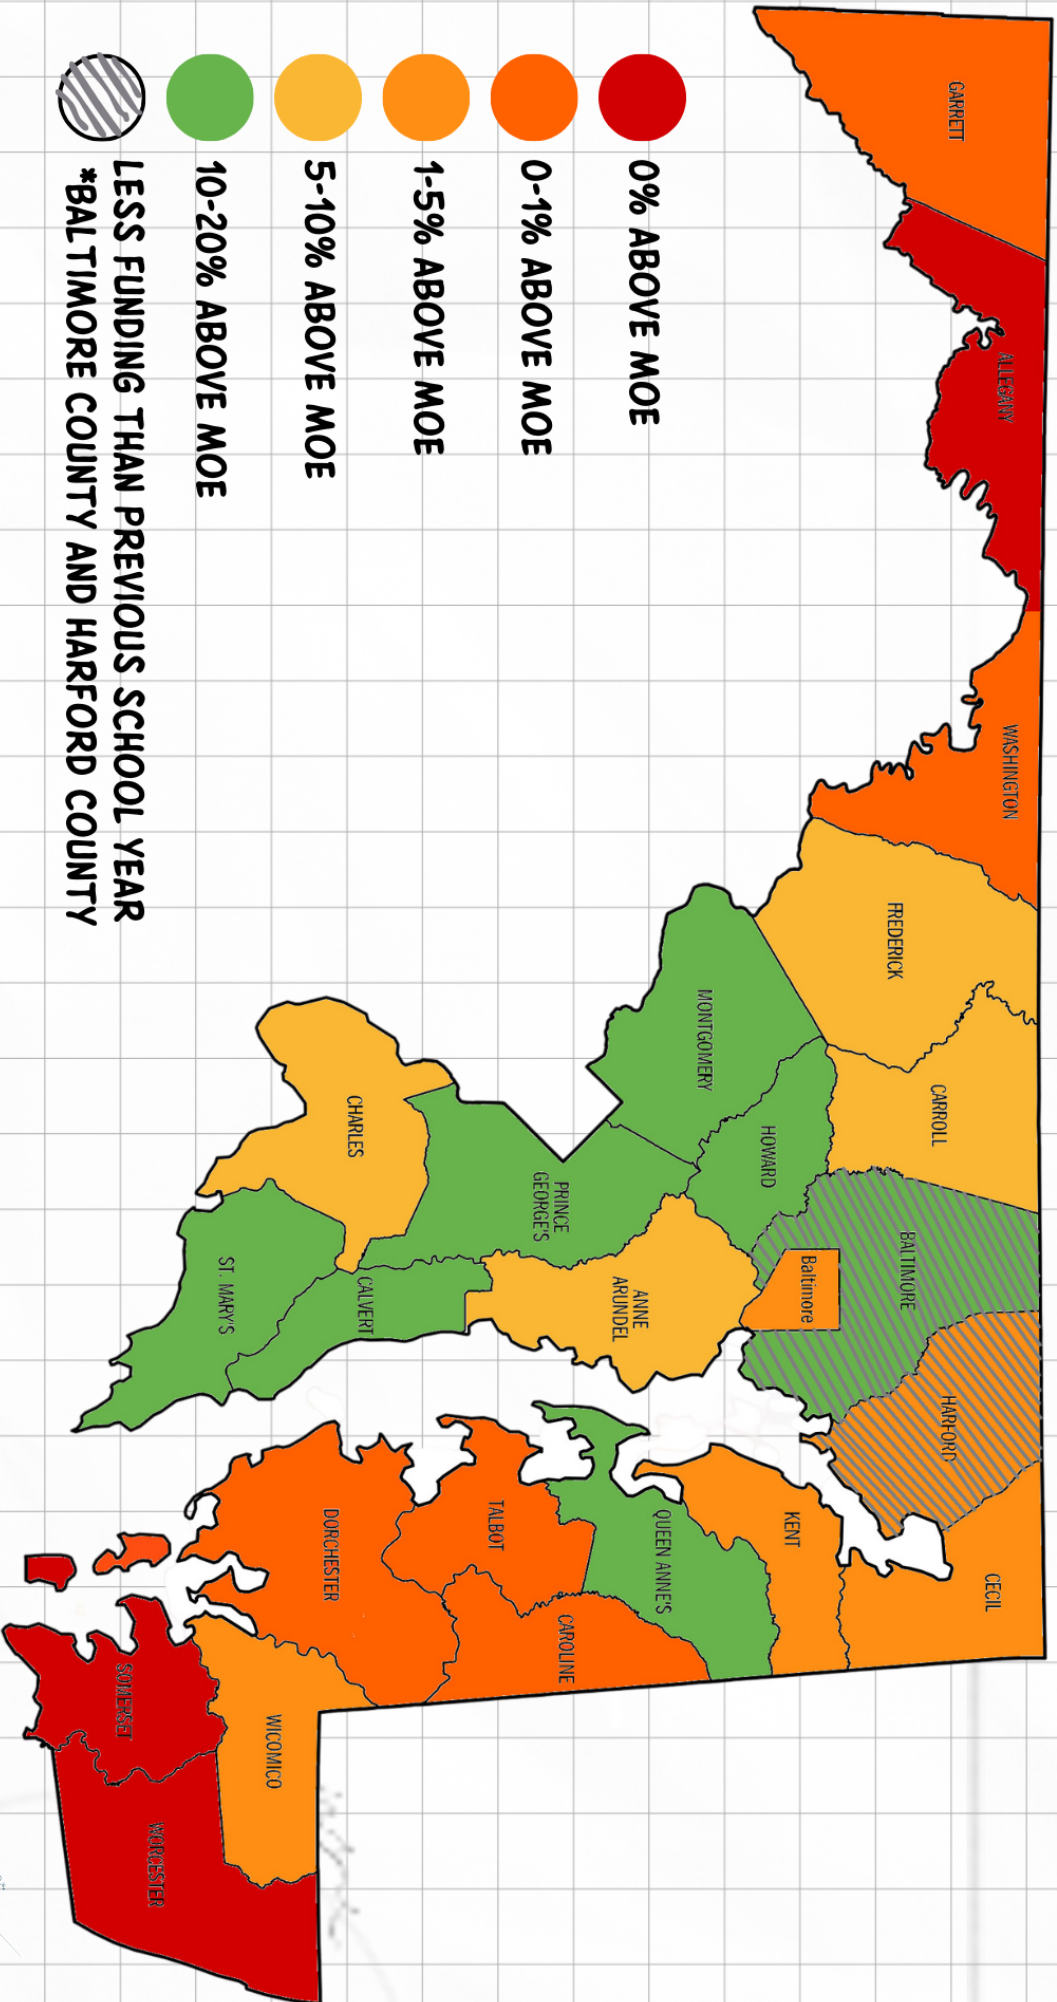

PERCENTAGE OVER EDUCATIONAL MAINTENANCE OF EFFORT (MOE) FUNDING FOR FY2024

LESS FUNDING THAN PREVIOUS SCHOOL YEAR
***BALTIMORE COUNTY AND HARFORD COUNTY**